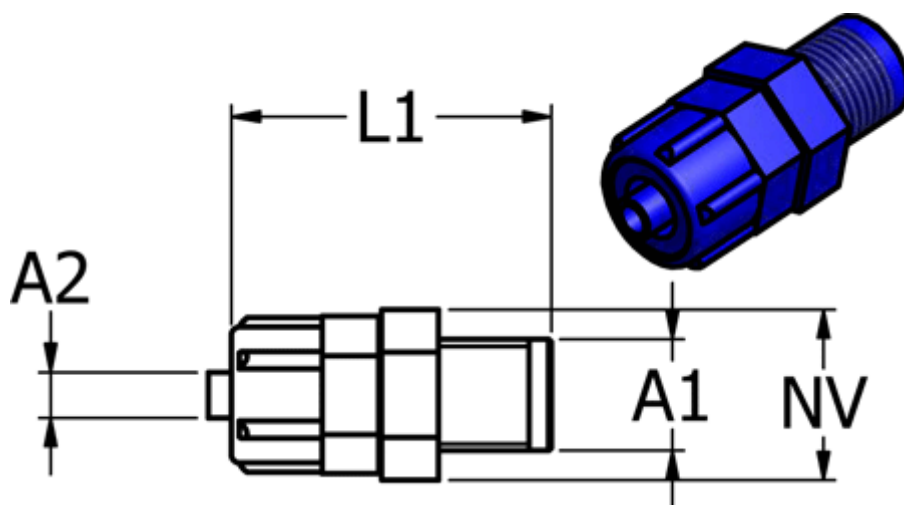

Article number: 58611658

Description: Push-on fitting POM 11.658, Ø10/8-G 3/8"
Straight plastic union, blue

Measures

For hose A2	= 10/8
L1	= 35.5
NV	= 19
Thread A1	= G 3/8"